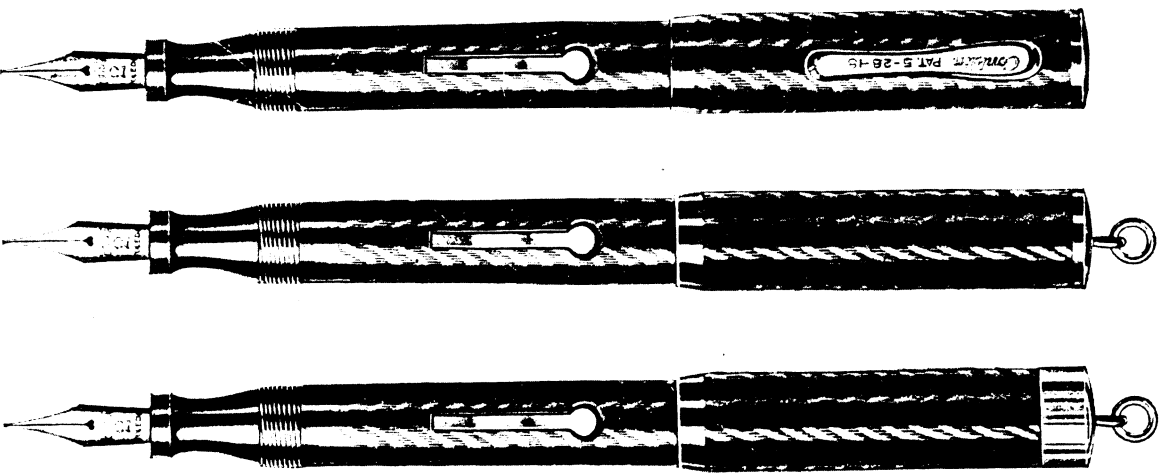

Regular Models—Short Length

Conklin Black Pens

Lever Filler Type

Midget Models—Actual Size

26PC
$2.75

No. 264P
$2.75

No. 263P
$3.50

These pens also furnished with quarter-inch gold bands—50 cents extra. Half-inch gold bands $1.00 extra.